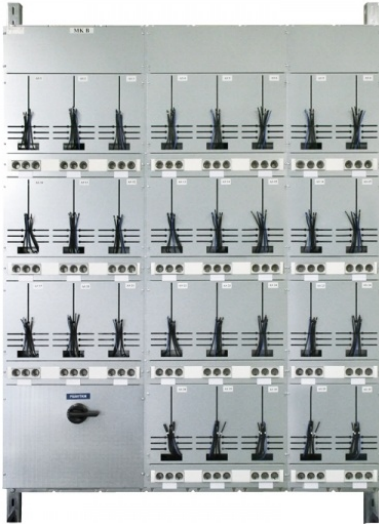

Multiple-meter